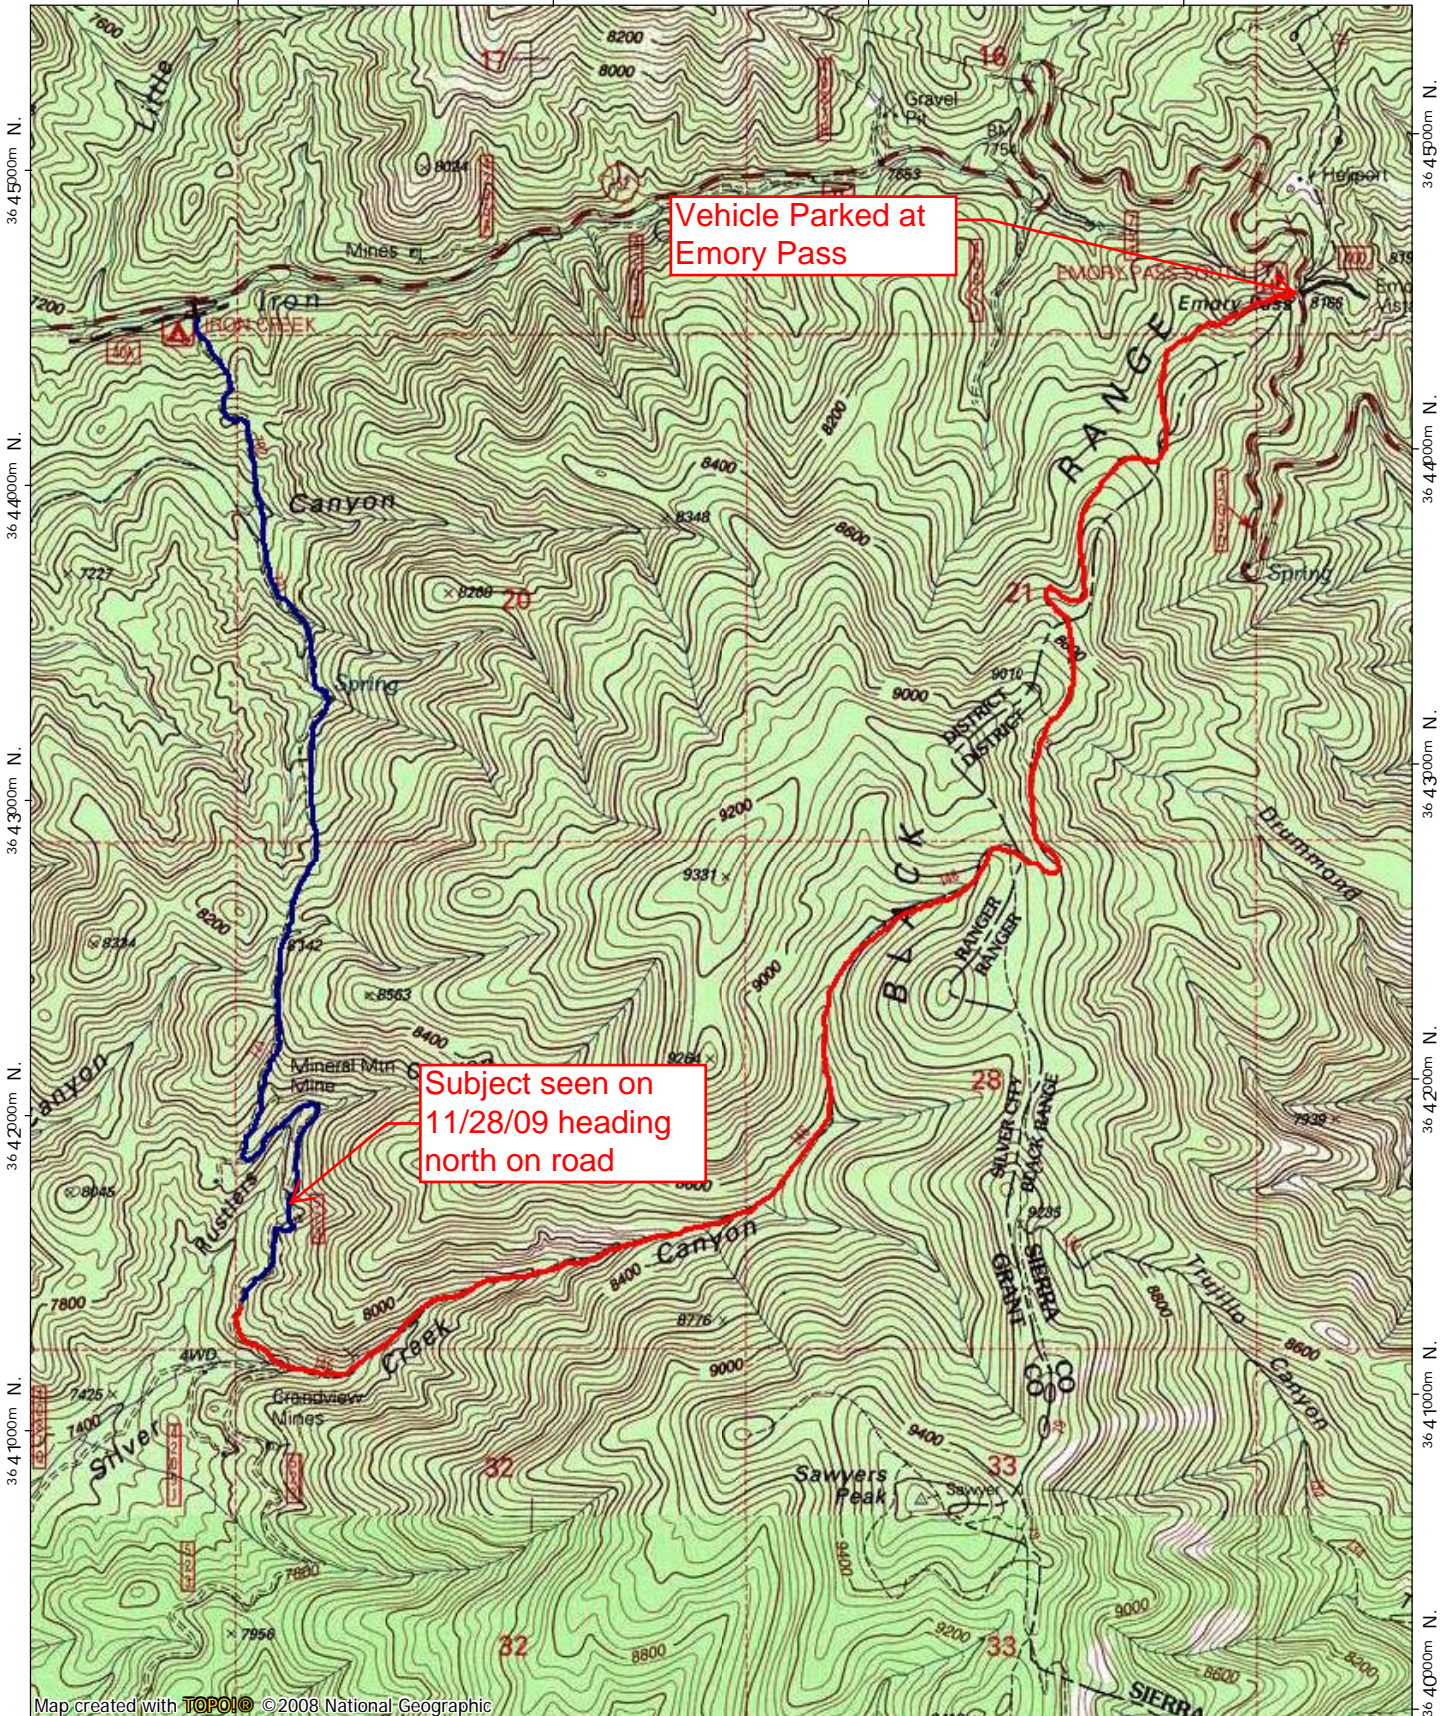

New Mexico State Police Search and Rescue

238000m E. 239000m E. 240000m E. NAD27 Zone 13S 241000m E.

Map created with **TOPO!** ©2008 National Geographic

238000m E. 239000m E. 240000m E. NAD27 Zone 13S 241000m E.

New Mexico State Police Search and Rescue

233000m E. 235000m E. 237000m E. 239000m E. NAD27 Zone 13S 242000m E.

TN MN
9 1/2°
12/07/09