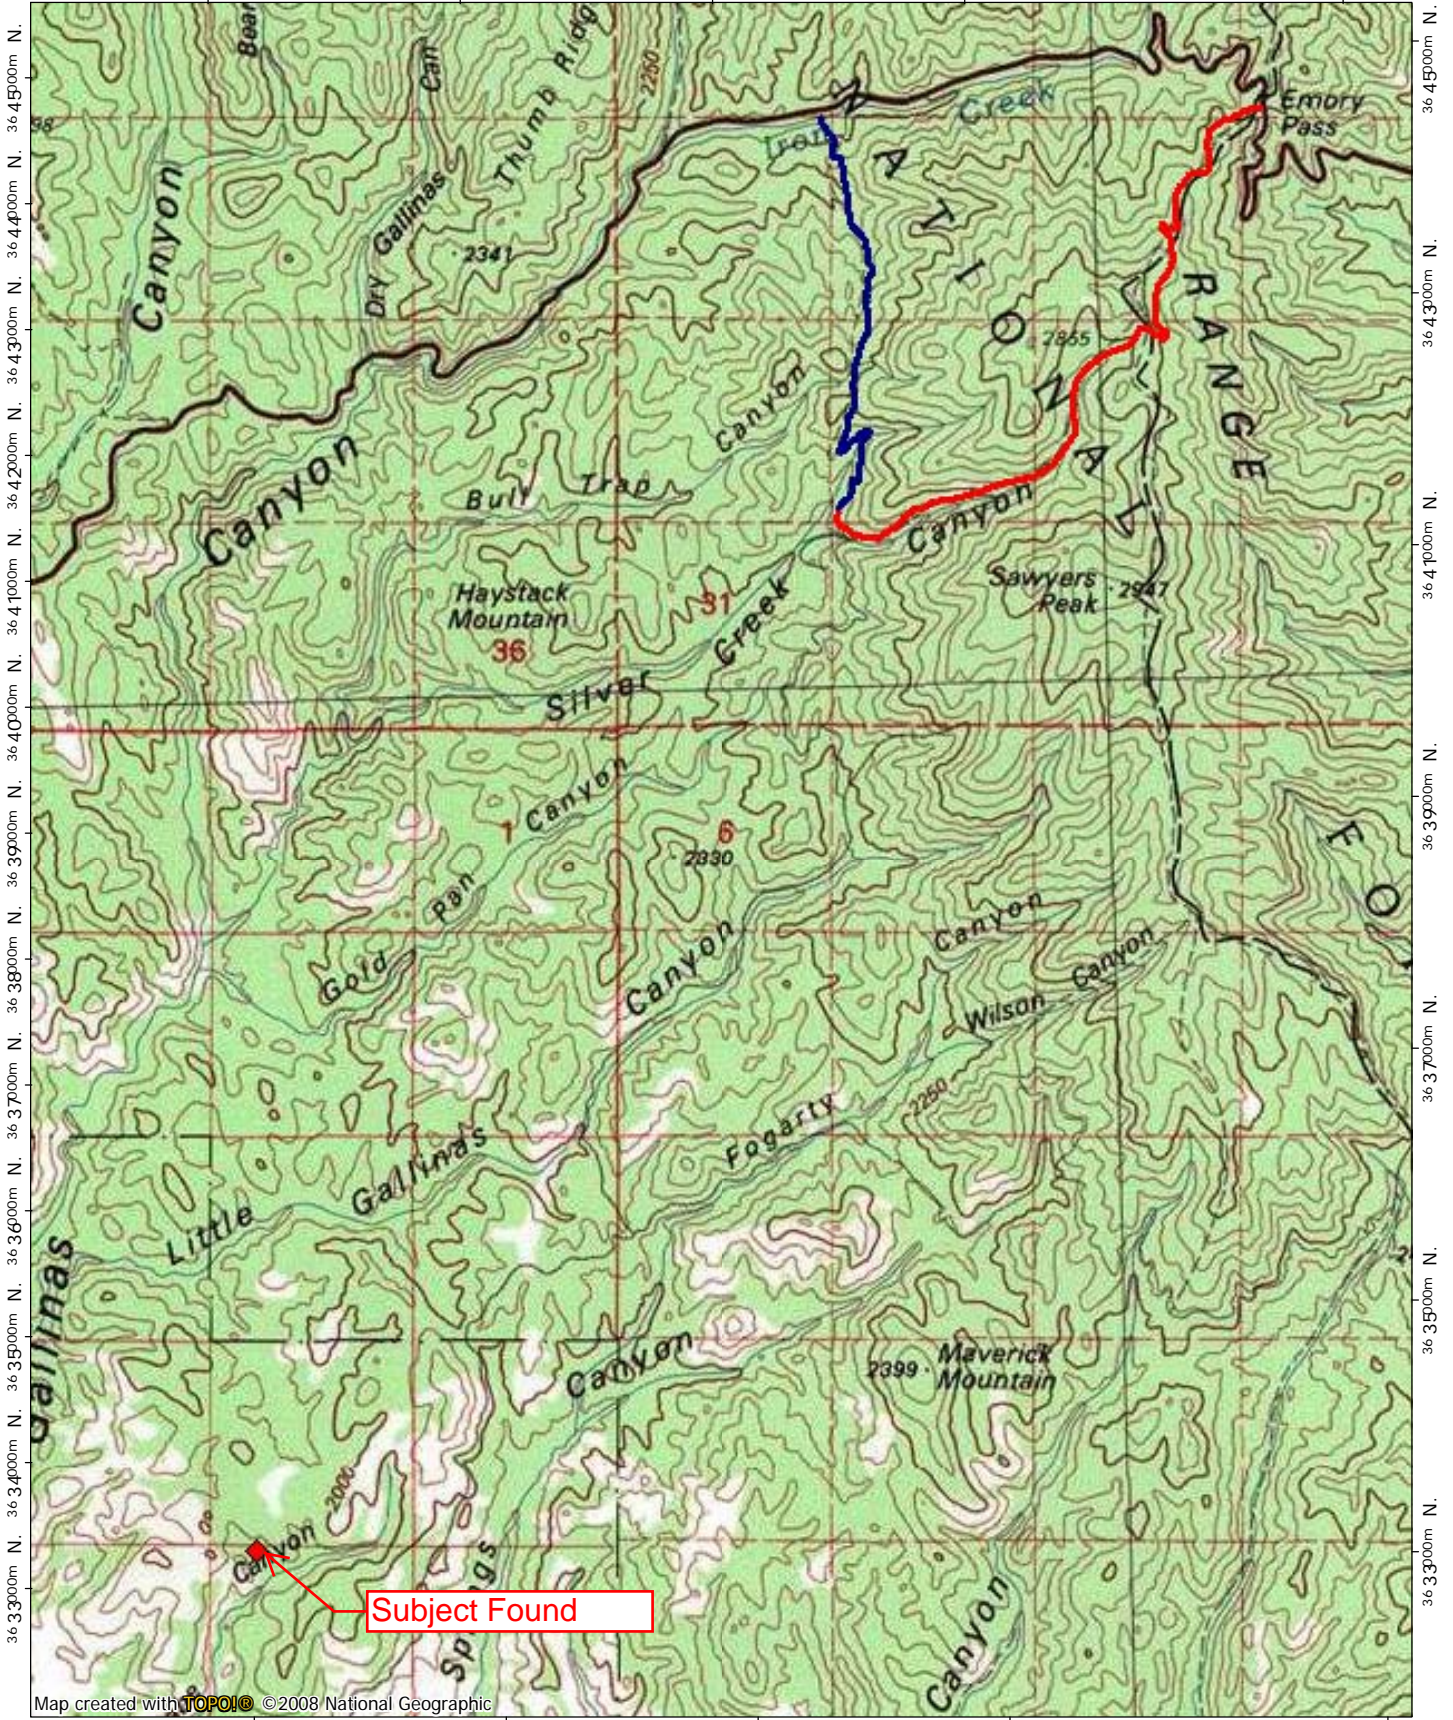

New Mexico State Police Search and Rescue

238000m E. 239000m E. 240000m E. NAD27 Zone 13S 241000m E.

Map created with **TOPO!** ©2008 National Geographic

238000m E. 239000m E. 240000m E. NAD27 Zone 13S 241000m E.

New Mexico State Police Search and Rescue

233000m E. 235000m E. 237000m E. 239000m E. NAD27 Zone 13S 242000m E.

TN MN
9 1/2°
12/07/09